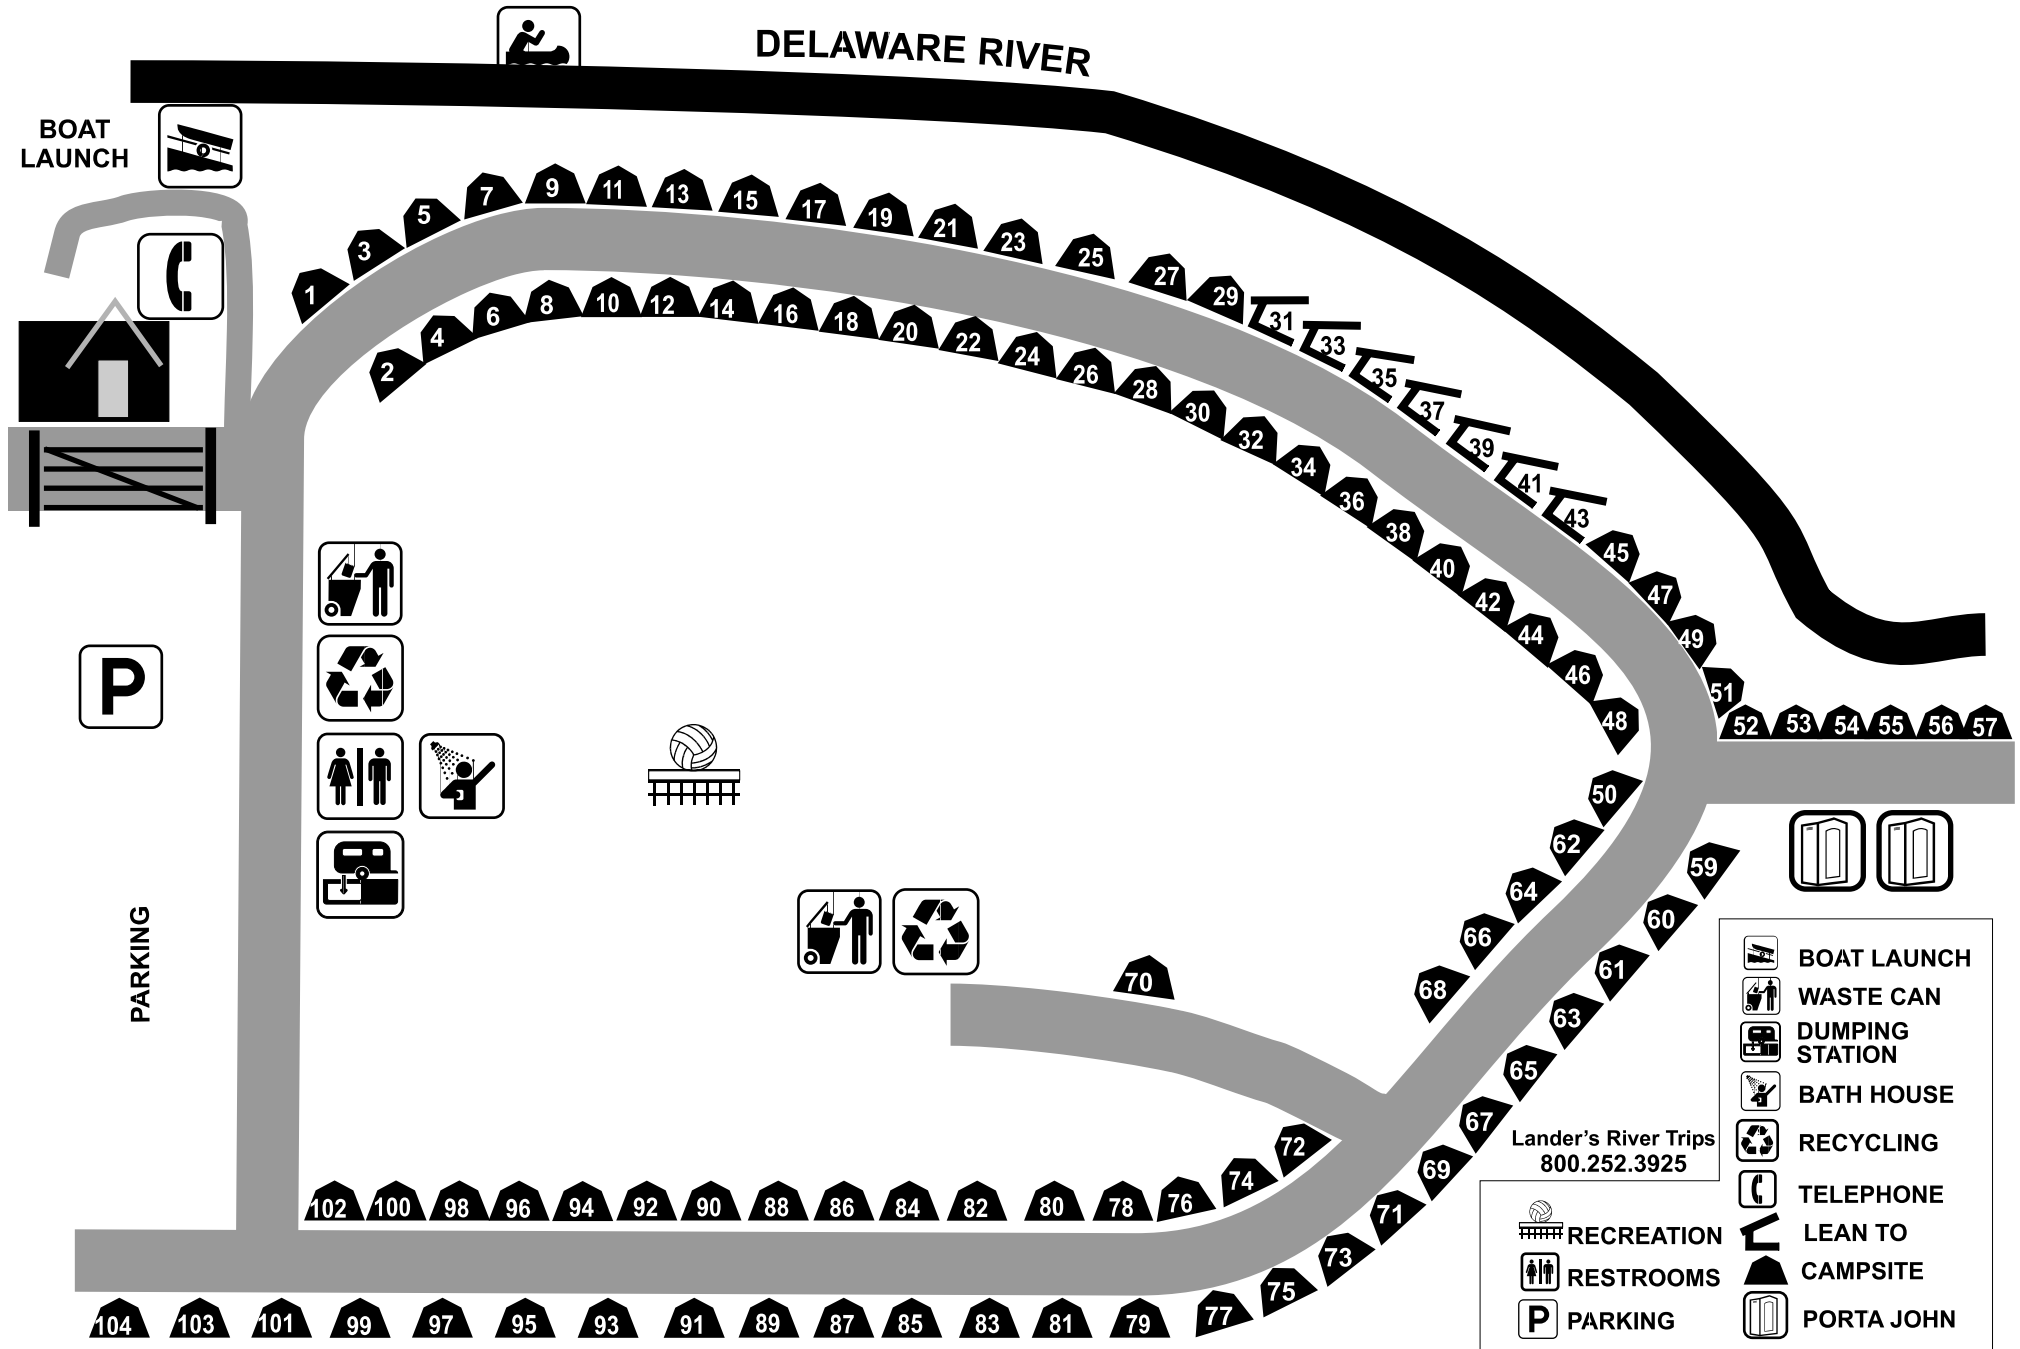

SKINNER'S FALLS CAMPGROUND

DELAWARE RIVER

BOAT LAUNCH

P

PARKING

Lander's River Trips
800.252.3925

-  BOAT LAUNCH
-  WASTE CAN
-  DUMPING STATION
-  BATH HOUSE
-  RECYCLING
-  TELEPHONE
-  LEAN TO
-  CAMPSITE
-  PORTA JOHN
-  RECREATION
-  RESTROOMS
-  PARKING