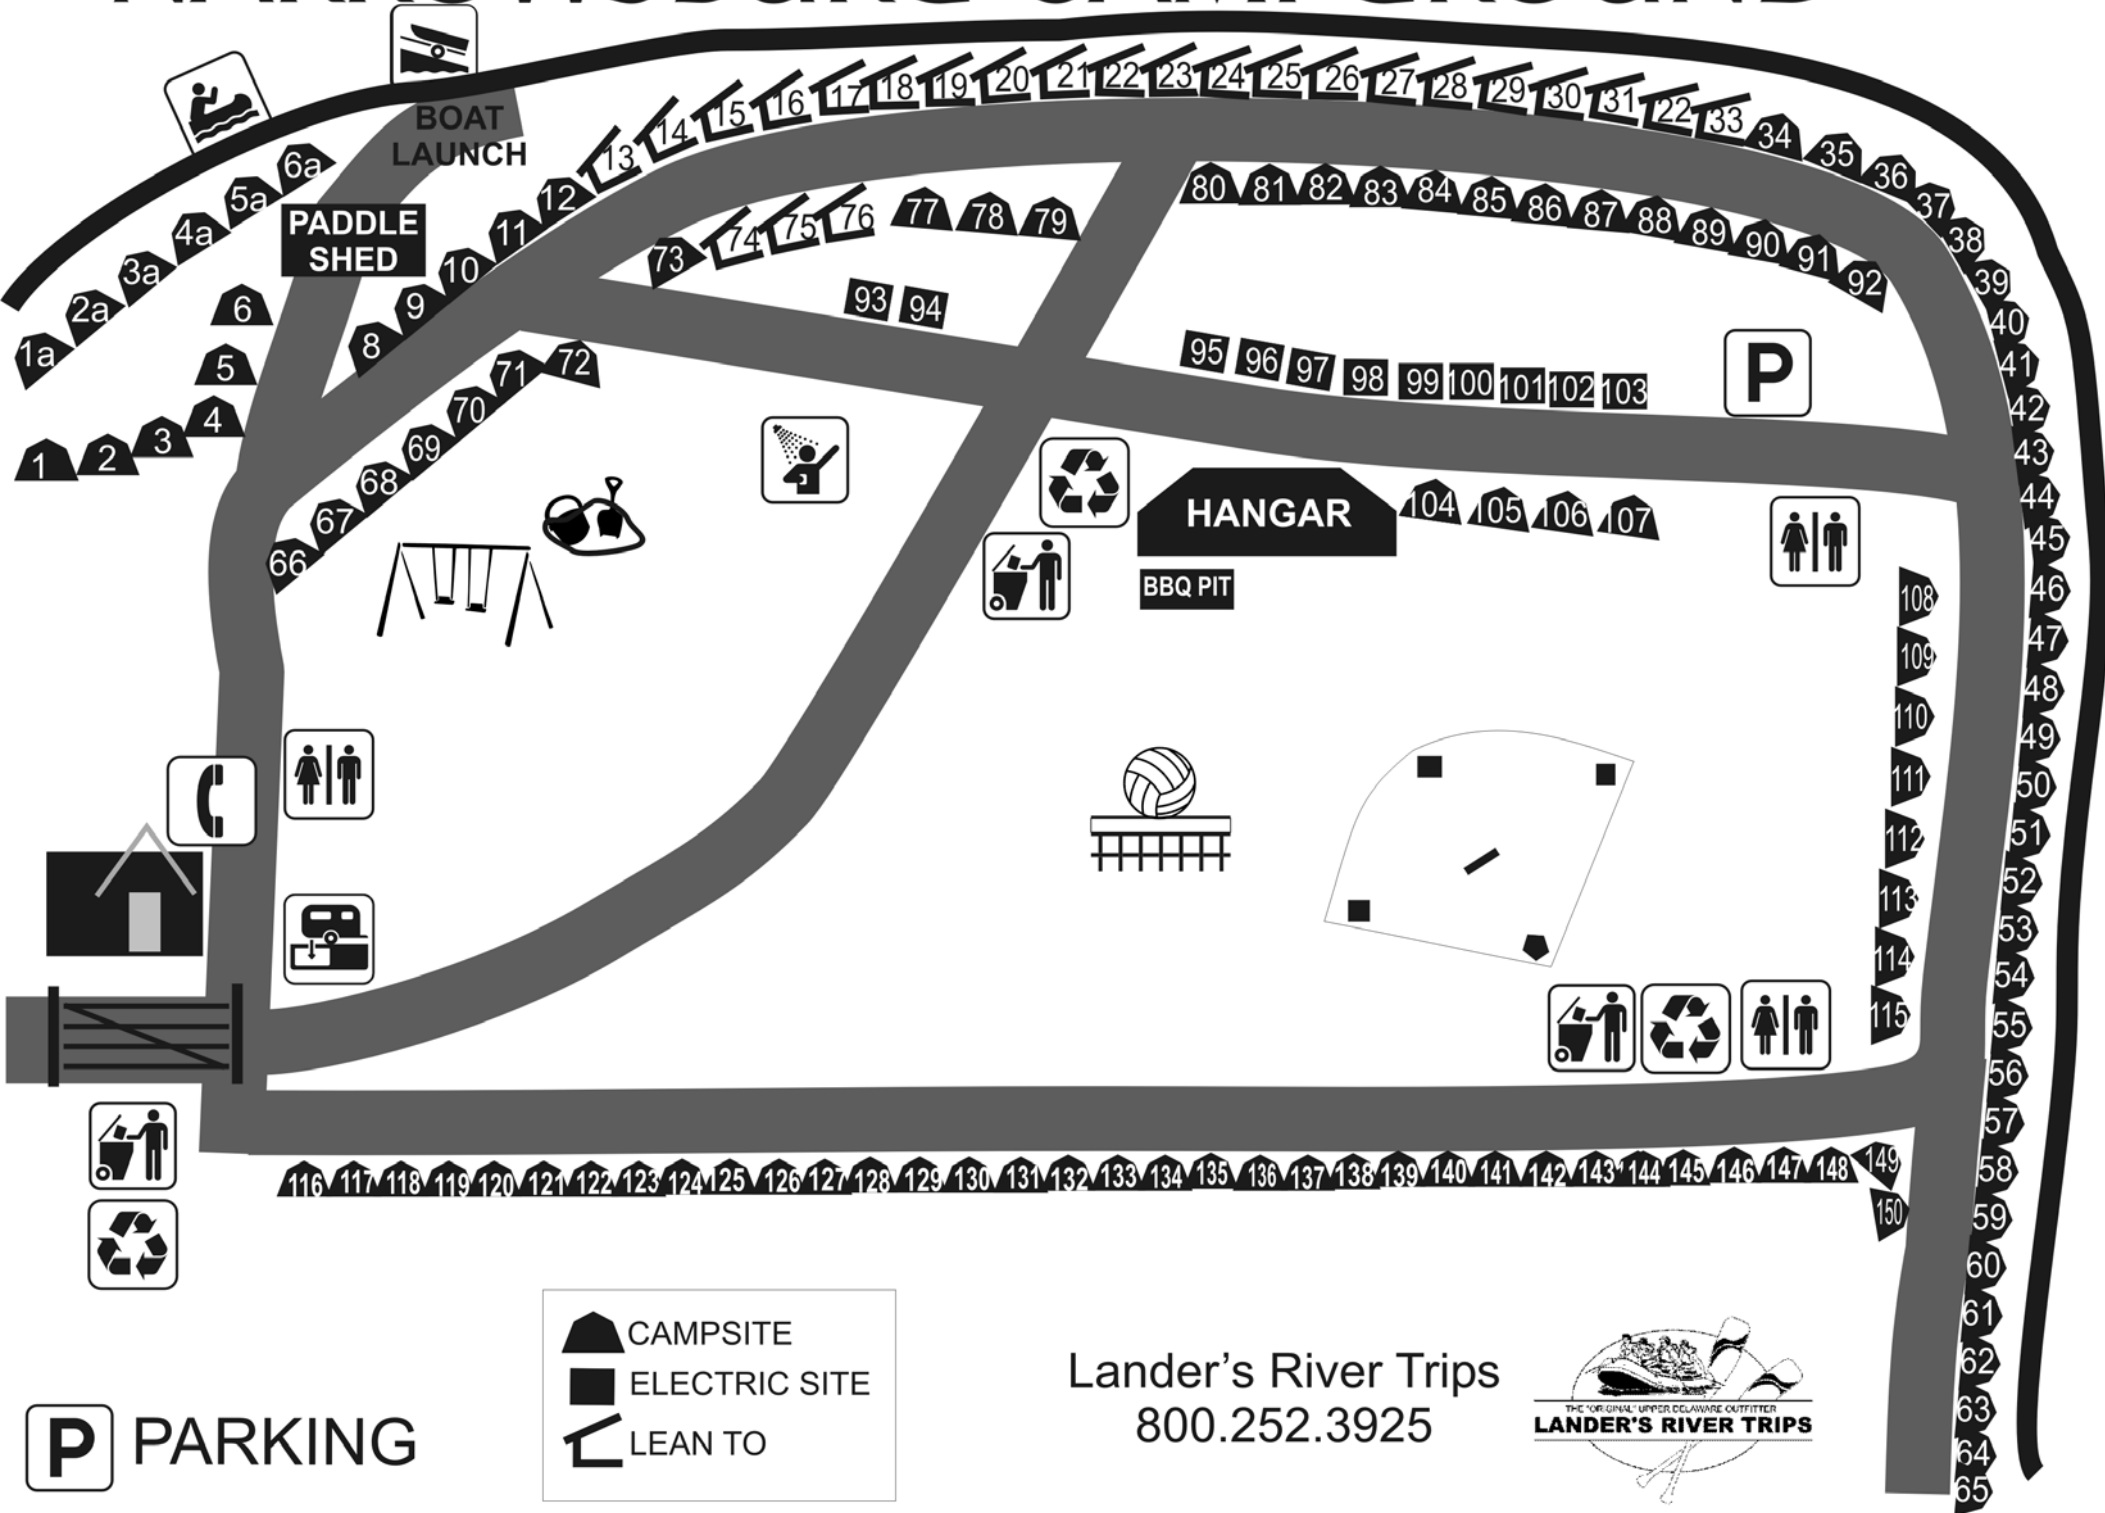

NARROWSBURG CAMPGROUND

P PARKING

-  CAMPSITE
-  ELECTRIC SITE
-  LEAN TO

Lander's River Trips
800.252.3925

150
59
60
61
62
63
64
65