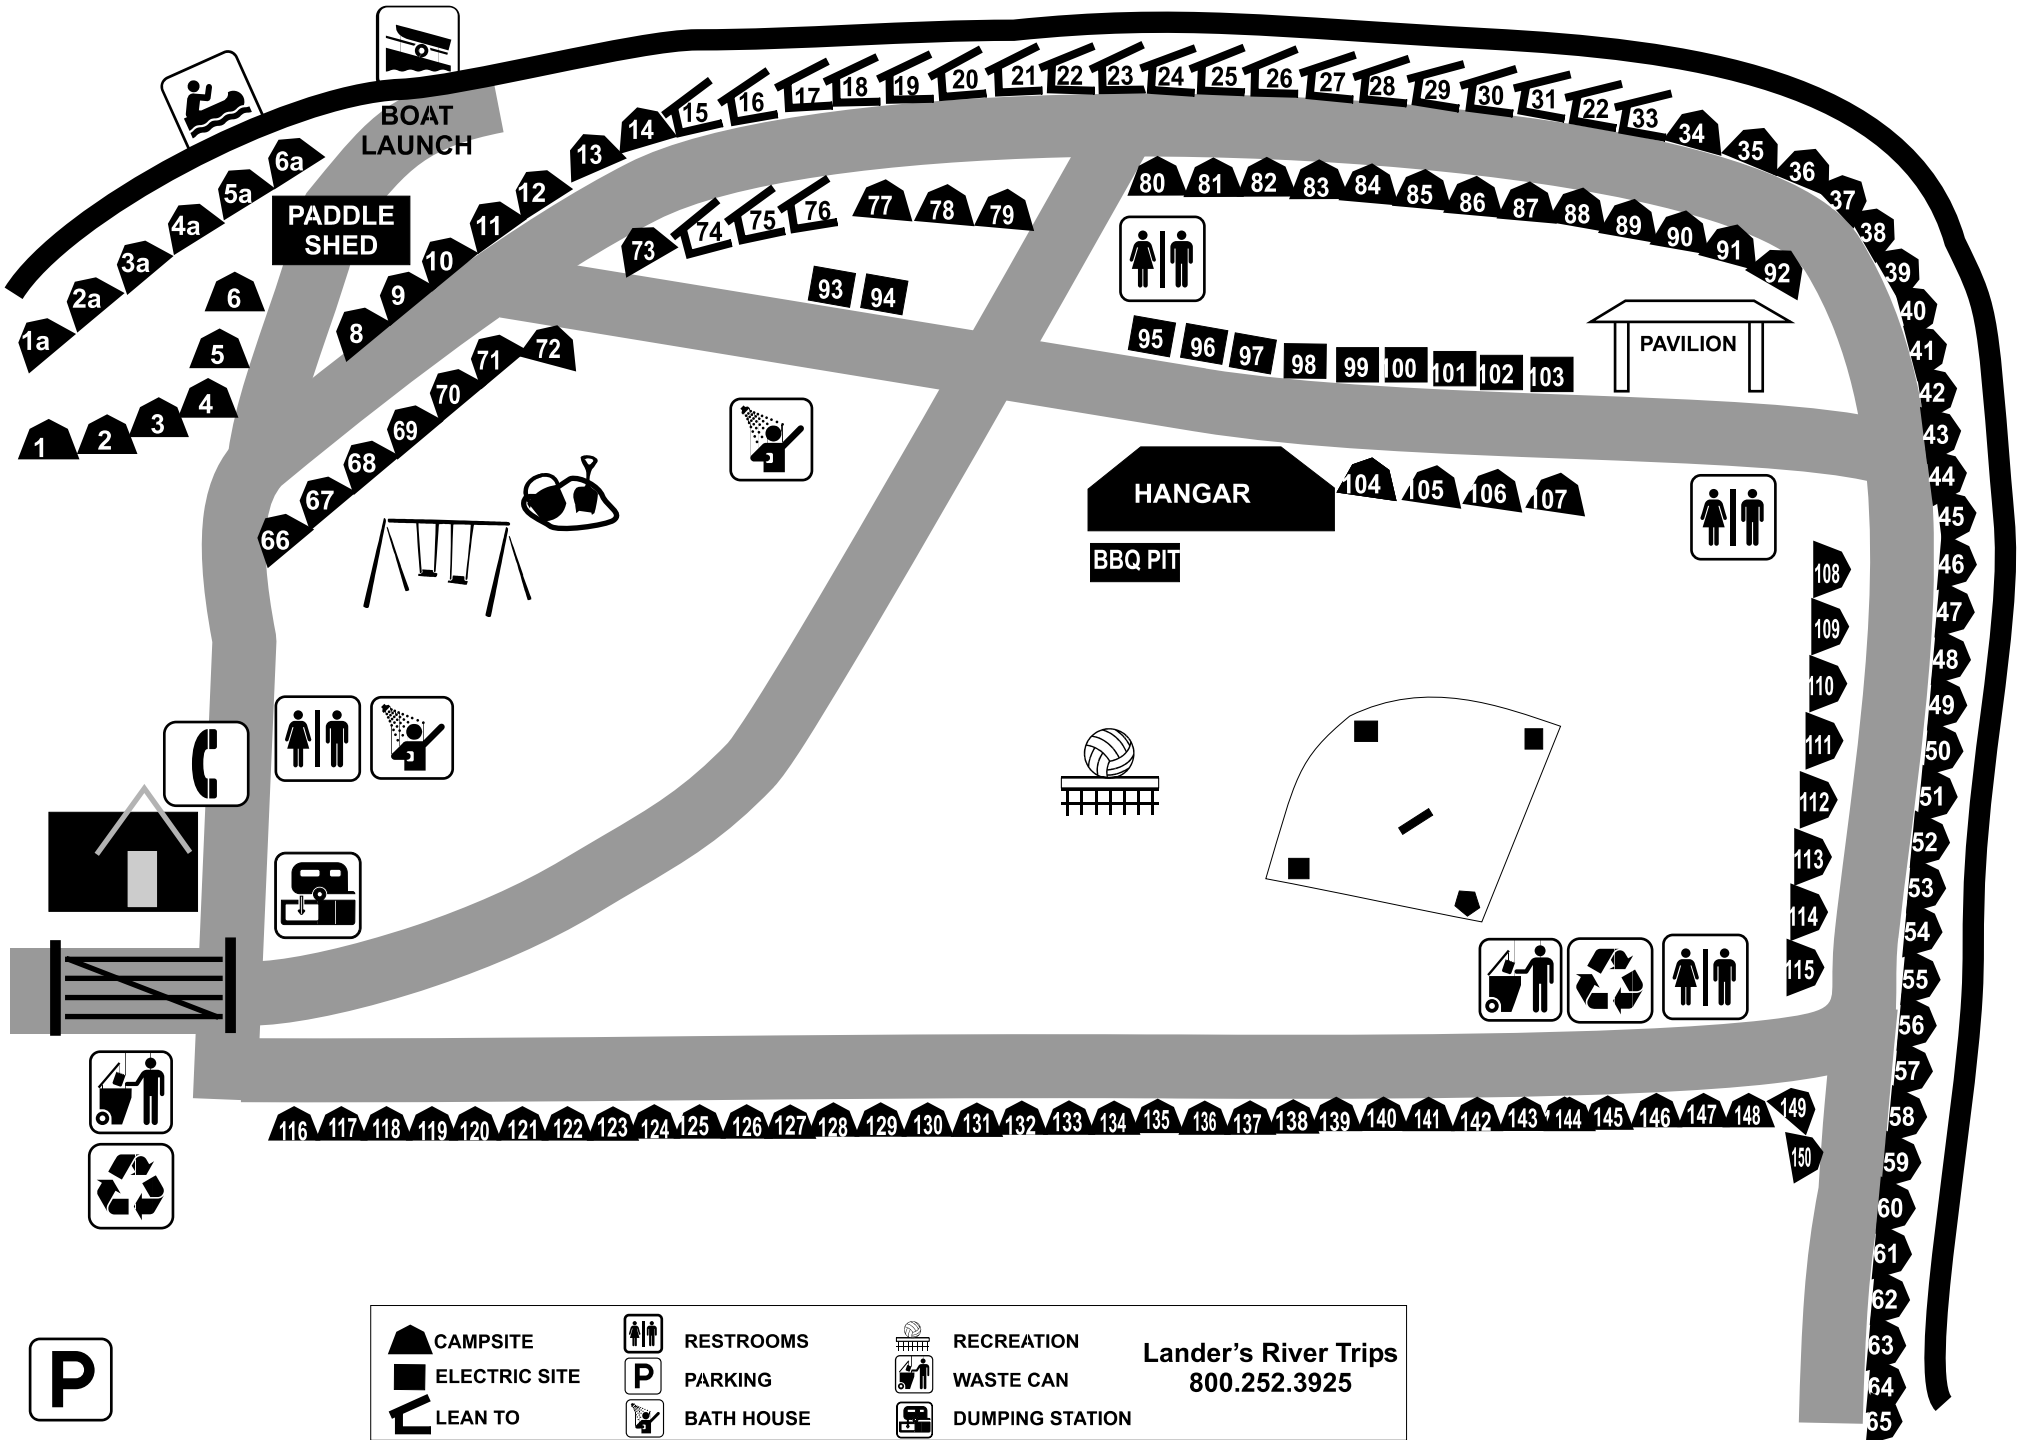

# NARROWSBURG CAMPGROUND

CAMPSITE	RESTROOMS	RECREATION	<b>Lander's River Trips</b> 800.252.3925
ELECTRIC SITE	PARKING	WASTE CAN	
LEAN TO	BATH HOUSE	DUMPING STATION	