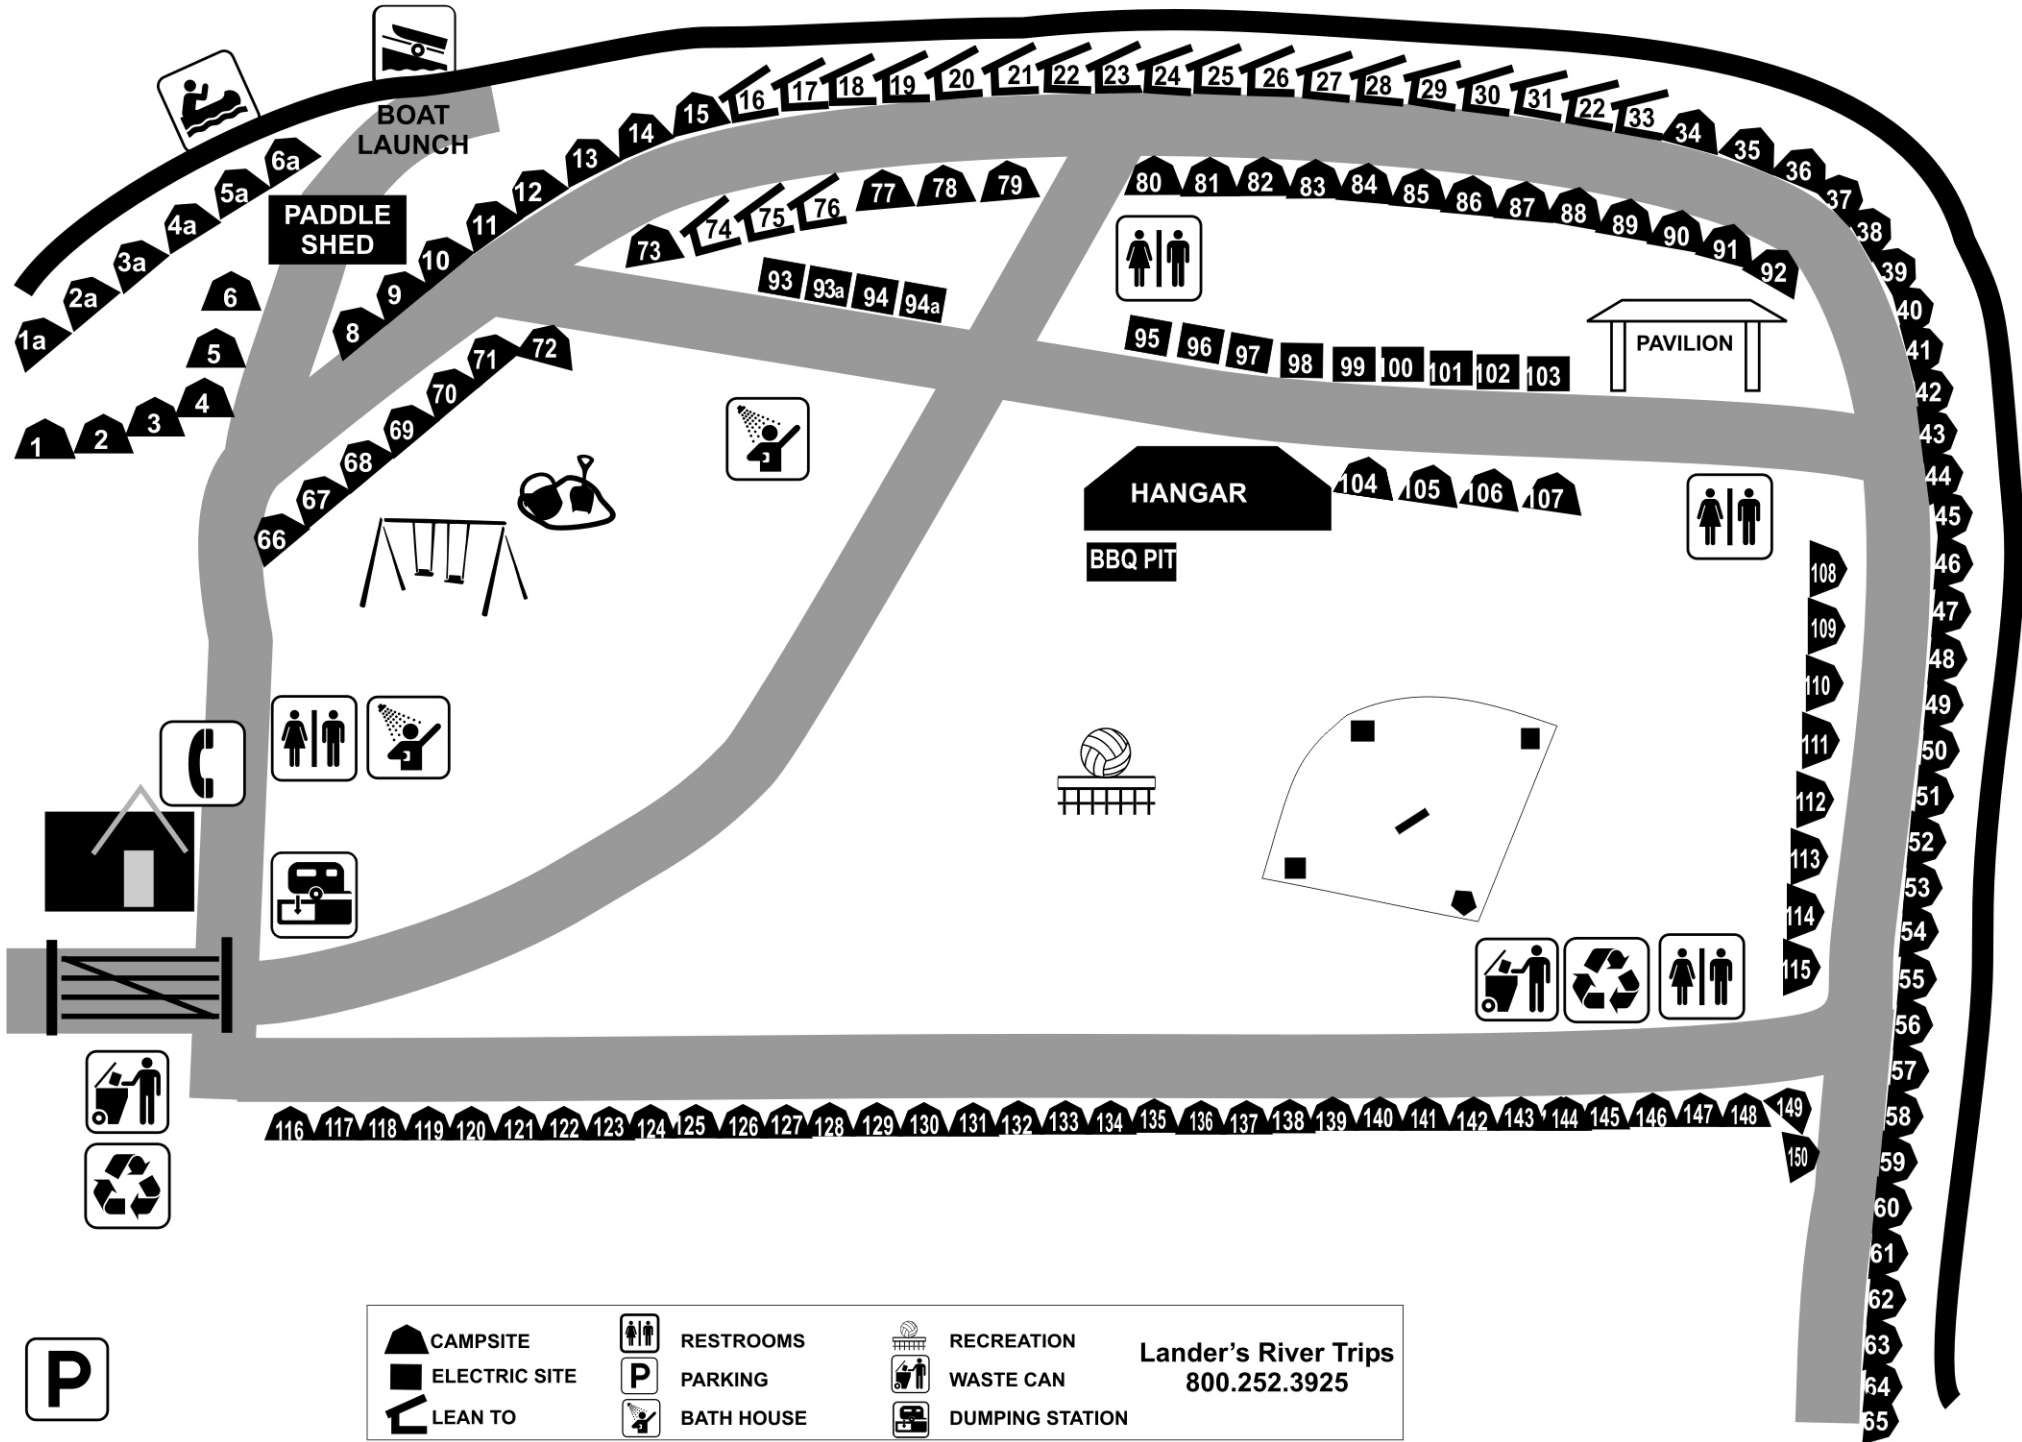

NARROWSBURG CAMPGROUND

P

	CAMPSITE		RESTROOMS		RECREATION	Lander's River Trips 800.252.3925
	ELECTRIC SITE		PARKING		WASTE CAN	
	LEAN TO		BATH HOUSE		DUMPING STATION	