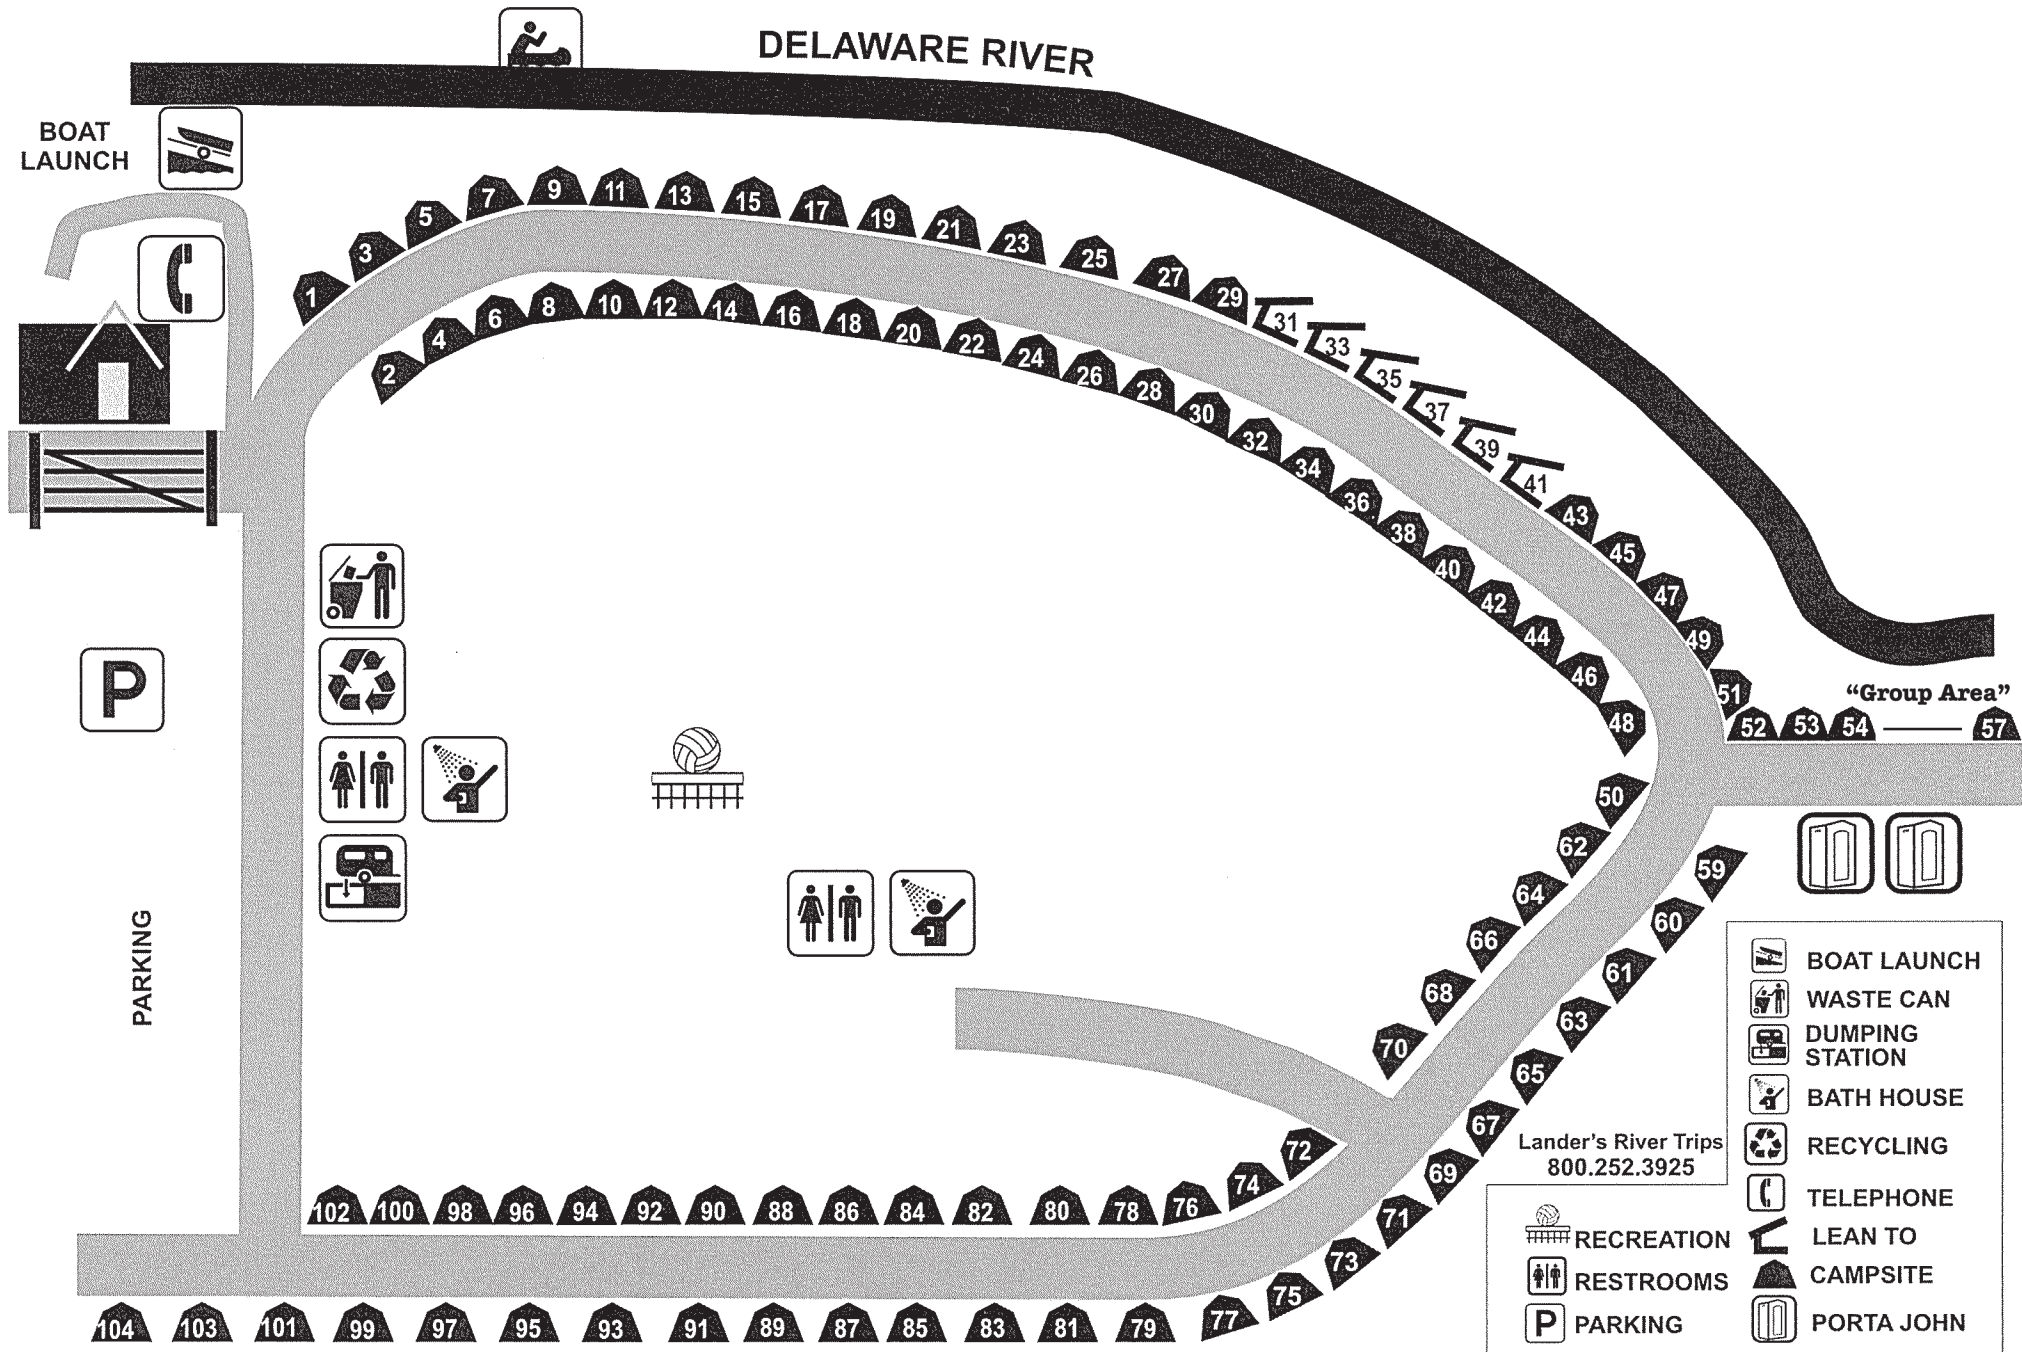

SKINNER'S FALLS CAMPGROUND

DELAWARE RIVER

BOAT LAUNCH

P

PARKING

"Group Area"

Lander's River Trips
800.252.3925

- BOAT LAUNCH
- WASTE CAN
- DUMPING STATION
- BATH HOUSE
- RECYCLING
- TELEPHONE
- LEAN TO
- CAMPSITE
- RECREATION
- RESTROOMS
- PORTA JOHN
- PARKING